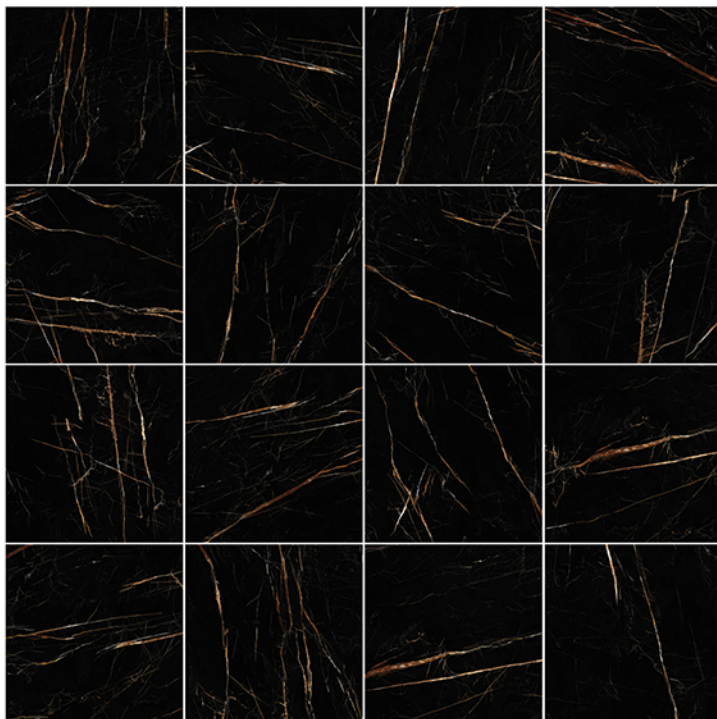

SQUARE PATTERN 120x120 cm - 48"x48"

VOLCANO

5380

PACKING INFORMATION

SIZES	THICKNESS	SURFACES	PCS / BOX		M² / PCS		KG / PCS		BOX / BOX PALLET		M² / BOX PALLET		KG / BOX PALLET	
120x120 cm 47"x47"	9mm THICKNESS	POLISHED	1 PCS	M²	1,44	KG.	32	45 PCS	M²	64,8	KG.	1440		
				SQ. FT.	15,5	LBS.	70,5		SQ. FT.	697,5	LBS.	3175		
120x260 cm 47"x102"	9mm THICKNESS	POLISHED	1 PCS	M²	3,12	KG.	69	33 PCS	M²	102,96	KG.	2277		
				SQ. FT.	33,5	LBS.	152		SQ. FT.	1108	LBS.	5020		
150x300 cm 59"x118"	9mm THICKNESS	POLISHED	1 PCS	M²	4,5	KG.	100	22 PCS	M²	99	KG.	2200		
				SQ. FT.	48,5	LBS.	220		SQ. FT.	1056,6	LBS.	4850		

- The various graphics of the product are distributed randomly in the boxes, without the possibility of choosing between the available patterns.
- Inside the pallet foam is placed between the slabs.