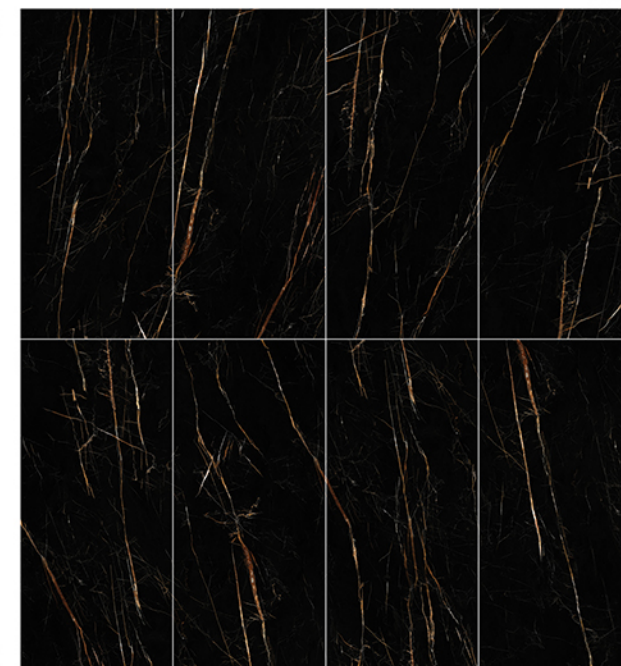

REGULAR PATTERN 120x260 cm - 47"x102"

COLOR RANGE & CODES

— The various graphics of the product are distributed randomly in the boxes, without the possibility of choosing between the available patterns.
— Inside the pallet foam is placed between the slabs.