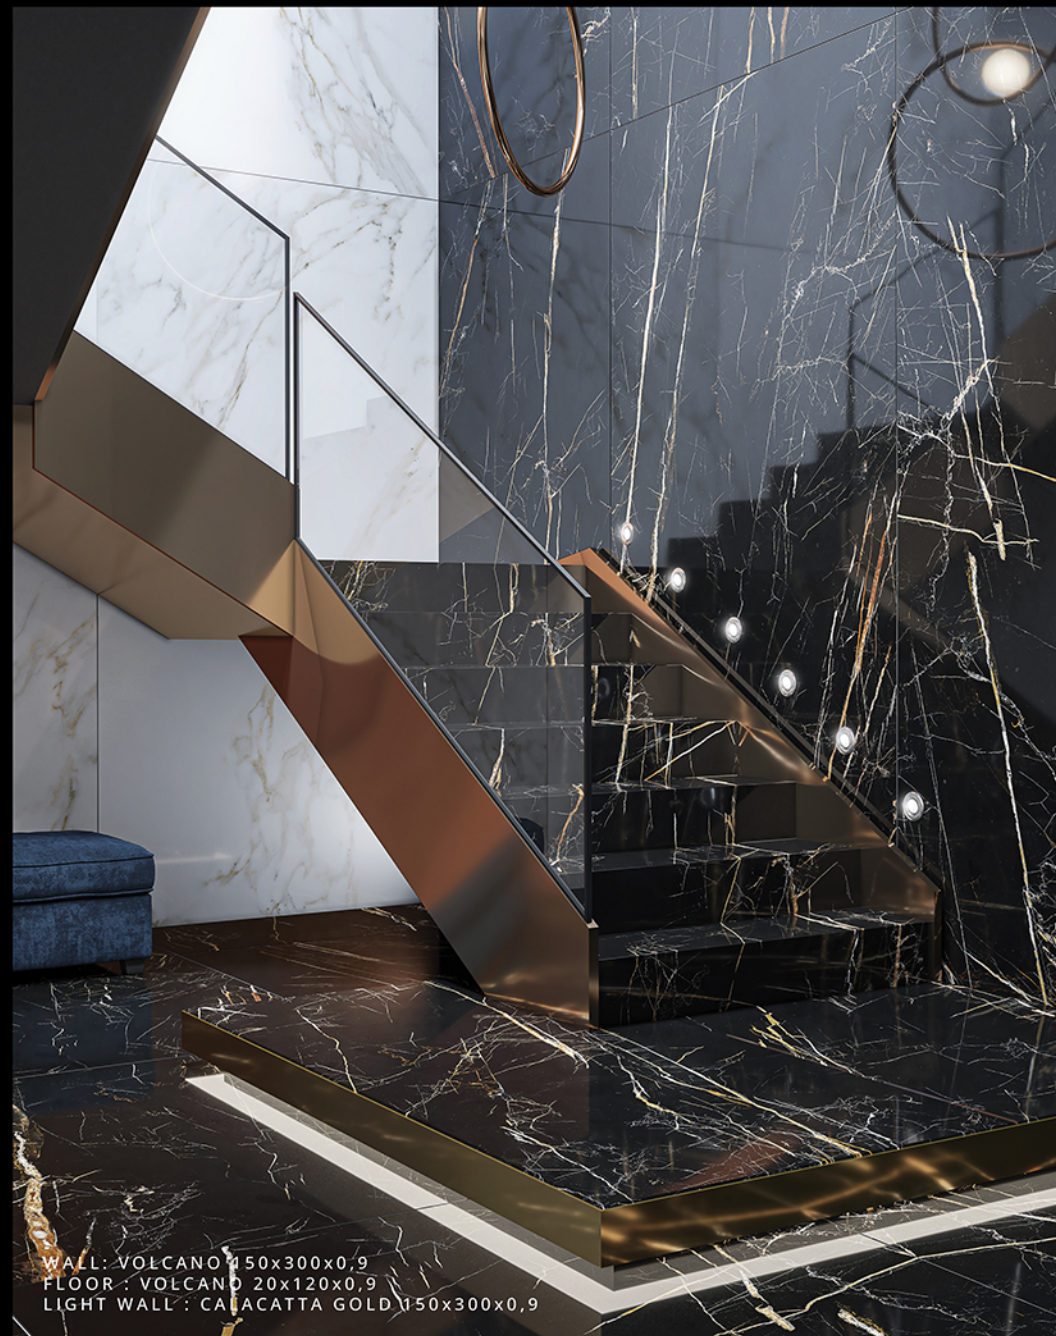

Volcano

COLLECTION

WALL : VOLCANO 150x300x0,9
FLOOR : VOLCANO 20x120x0,9
LIGHT WALL : CALACATTA GOLD 150x300x0,9

PORCELAIN STONEWARE - NORMAL BODY

A B

100% DESIGN AND
PRODUCTION PROCESS
OF ITALIAN

REGULAR PATTERN 150x300 cm - 59"x118"

The production process does not guarantee continuity in the design of the veining among the various pieces provided. Any misalignment between the continuous veining is to be considered an intrinsic characteristic of the product. The image shown is merely indicative; the shades and veinings of the product may be subject to variations.

- The various graphics of the product are distributed randomly in the boxes, without the possibility of choosing between the available patterns.
- Inside the pallet foam is placed between the slabs.

OPPOSITE WALL BOOKMATCH: VOLCANO 120x260x0,9
 SIDE WALLS : VOLCANO REGULAR 120x260x0,9
 FLOOR : VOLCANO 120x120x0,9