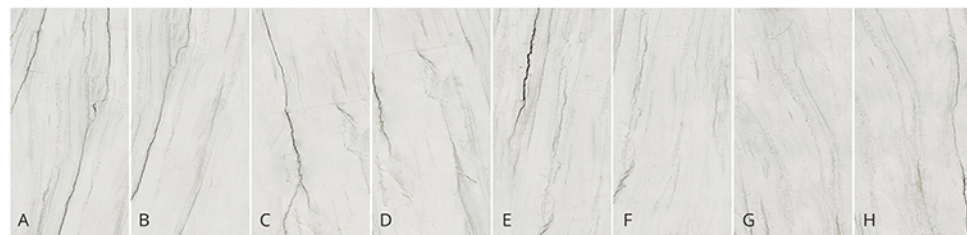

REGULAR PATTERN 120x240 cm - 47"x94" 120x260 cm - 47"x102"

COLOR RANGE & CODE

PACKING INFORMATION

SIZES	THICKNESS	SURFACES	PCS / BOX		M² / PCS		KG / PCS		BOX / BOX PALLET		M² / BOX PALLET		KG / BOX PALLET	
			Icon	Value	Icon	Value	Icon	Value	Icon	Value	Icon	Value	Icon	Value
120x120 cm 47"x47"	9mm THICKNESS	MATT - POLISHED	1 PCS	Icon	M² 1.44	KG. 32	45 PCS	Icon	M² 64.8	KG. 1440				
				SQ. FT. 15.5	LBS. 70.5	SQ. FT. 697.5		LBS. 3175						
120x240 cm 47"x95"	9mm THICKNESS	MATT - POLISHED	1 PCS	Icon	M² 2.88	KG. 63	35 PCS	Icon	M² 100.8	KG. 2205				
				SQ. FT. 31	LBS. 139	SQ. FT. 1085		LBS. 4861						
120x260 cm 47"x102"	9mm THICKNESS	MATT - POLISHED	1 PCS	Icon	M² 3.12	KG. 69	33 PCS	Icon	M² 102.96	KG. 2277				
				SQ. FT. 33.5	LBS. 152	SQ. FT. 1108		LBS. 5020						
150x150 cm 59"x59"	9mm THICKNESS	MATT	1 PCS	Icon	M² 2.25	KG. 50	45 PCS	Icon	M² 101.25	KG. 2250				
				SQ. FT. 24.2	LBS. 110	SQ. FT. 1090		LBS. 4960						
150x300 cm 59"x118"	9mm THICKNESS	MATT - POLISHED	1 PCS	Icon	M² 4.5	KG. 100	22 PCS	Icon	M² 99	KG. 2200				
				SQ. FT. 48.5	LBS. 220	SQ. FT. 1065.6		LBS. 4850						

The various graphics of the product are distributed randomly in the boxes, without the possibility of choosing between the available patterns.
Inside the pallet foam is placed between the slabs.