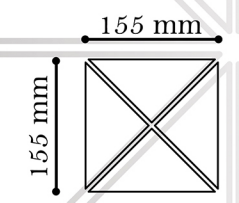

**PALERMO**  
DECORATIVE TILE

**PALERMO**  
DECORATIVE TILE

FIGO	
Colors	Light - Dark Gray
Sheet	...
One Box	0.5 m <sup>2</sup>
Piece	350 cm <sup>2</sup>
Number In One Box	14

**PALERMO**  
DECORATIVE TILE

**PALERMO**  
DECORATIVE TILE

**CAPRIS**

Colors	White And Gray
Sheet	15*15 cm
One Box	0.6 m <sup>2</sup>
Piece	250 cm <sup>2</sup>
Number In One Box	24

**PALERMO**  
DECORATIVE TILE

**PALERMO**  
DECORATIVE TILE

PACO	
Colors	Gray Brown
Sheet	...
One Box	0.46 m <sup>2</sup>
Piece	170 cm <sup>2</sup>
Number In One Box	27

**PALERMO**  
DECORATIVE TILE

**PALERMO**  
DECORATIVE TILE

**PALERMO**  
DECORATIVE TILE

**PALERMO**  
DECORATIVE TILE

**OPERA**

Colors	Different Colors
Sheet	15*30 cm
One Box	0.6 m <sup>2</sup>
Piece	500 cm <sup>2</sup>
Number In One Box	14