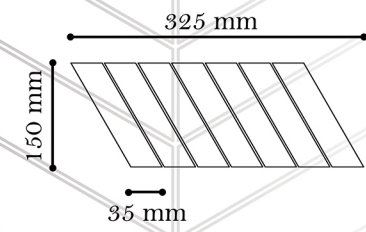

**PALERMO**  
DECORATIVE TILE

**CAPRIS**

Colors	White And Gray
Sheet	15*15 cm
One Box	0.6 m <sup>2</sup>
Piece	250 cm <sup>2</sup>
Number In One Box	24

**PALERMO**  
DECORATIVE TILE

**PALERMO**  
DECORATIVE TILE

PACO	
Colors	Gray Brown
Sheet	...
One Box	0.46 m <sup>2</sup>
Piece	170 cm <sup>2</sup>
Number In One Box	27

**PALERMO**  
DECORATIVE TILE

**PALERMO**  
DECORATIVE TILE

### SUNSET

Colors	Black White Gray
Sheet	...
One Box	0.44 m <sup>2</sup>
Piece	140 cm <sup>2</sup>
Number In One Box	32

**PALERMO**  
DECORATIVE TILE

**PALERMO**  
DECORATIVE TILE

**PARADISE**

Colors	Different Colors (Left, Right)
Sheet	12*32cm
One Box	0.37 m <sup>2</sup>
Piece	310 cm <sup>2</sup>
Number In One Box	12

**PALERMO**  
DECORATIVE TILE

**PALERMO**  
DECORATIVE TILE

**OPERA**

Colors	Different Colors
Sheet	15*30 cm
One Box	0.6 m <sup>2</sup>
Piece	500 cm <sup>2</sup>
Number In One Box	14